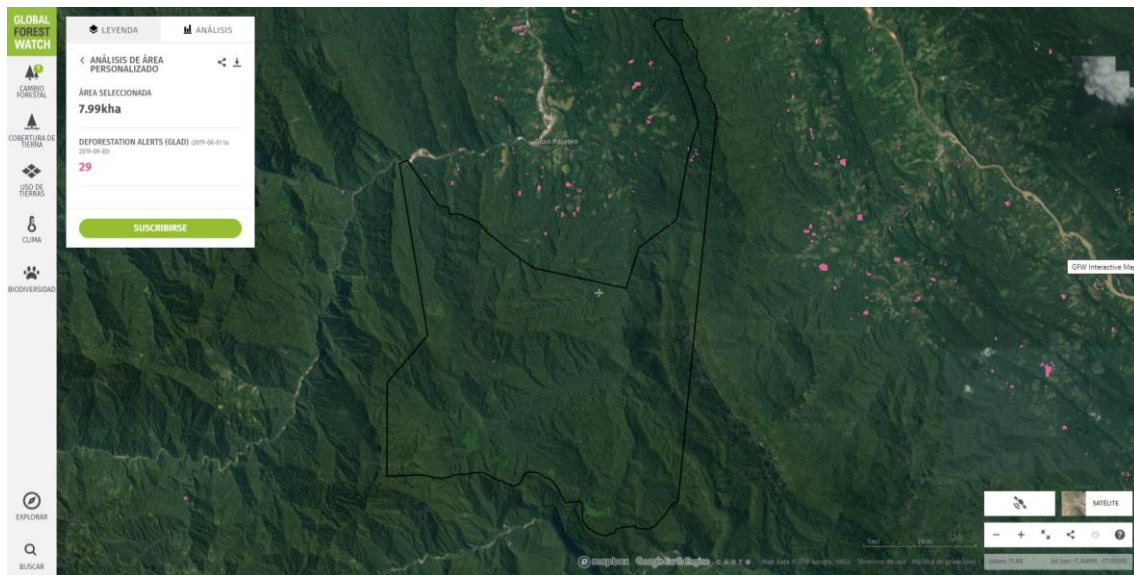

## Conservation Concession “Gran Ochanache”

### General Information

<b>Name</b>	Gran Ochanache
<b>Tipo</b>	Conservation concession
<b>Region</b>	San Martin
<b>Province</b>	Mariscal Cáceres
<b>District</b>	Huicungo
<b>Hectares</b>	7941.67

### Deforestation alerts (GLAD)

<b>Period</b>	(2019-06-01 to 2019-09-30)
<b>Number</b>	29

**Code 001\_CC\_Gran Ochanache**

**Image 1: GLAD alert reported.**

GLAD Alert_001_CC_Gran Ochanache	
Latitude	-7.30777,
Longitude	-77.00778
Image date	2019 / March
Type	Planet

**Image 2: March 2019**

Image date	2019 / March
Type	Planet

Image 3: April 2019

Image date	2019 / April
Type	Planet