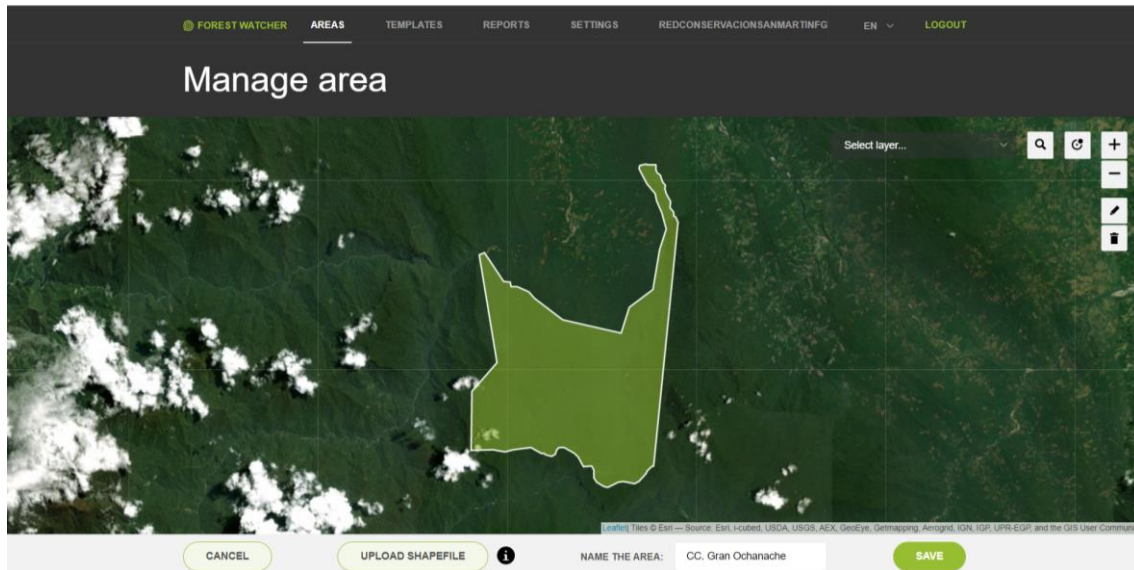

## Conservation Concession “Gran Ochanache”

### General Information

<b>Name</b>	Gran Ochanache
<b>Tipo</b>	Conservation concession
<b>Region</b>	San Martin
<b>Province</b>	Mariscal Cáceres
<b>District</b>	Huicungo
<b>Hectares</b>	7941.67

### Deforestation alerts (GLAD)

<b>Period</b>	(2019-06-01 to 2019-09-30)
<b>Number</b>	29

**Code 001\_CC\_Gran Ochanache**

**Image 1: GLAD alert reported.**

GLAD Alert_001_CC_Gran Ochanache	
Latitude	-7.30777,
Longitude	-77.00778
Image date	2019 / March
Type	Planet

**Image 2: March 2019**

Image date	2019 / March
Type	Planet

Image 3: April 2019

Image date	2019 / April
Type	Planet